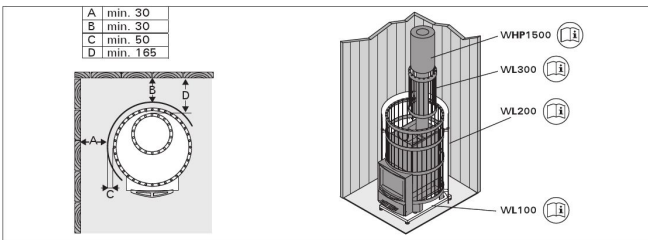

Legend Protection Supplies (all dimensions in millimeters)