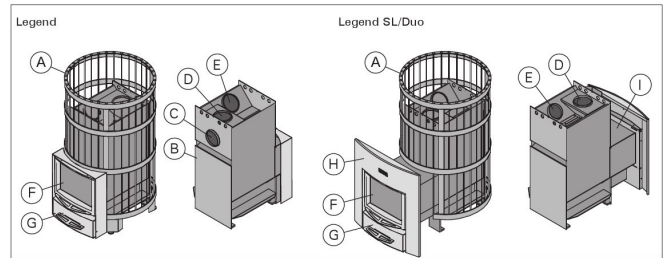

1.1. Stove Parts

- A. Steel frame
- B. Stove body
- C. Rear connection opening
- D. Upper connection opening
- E. Soot opening
- F. Stove door
- G. Ash box
- H. Flange (only Legend 240 Duo/300 Duo)
- I. Fire chamber extension

Stove parts. Note! Only use replacement parts recommended by the manufacturer. Unauthorised modification of the stove is prohibited.