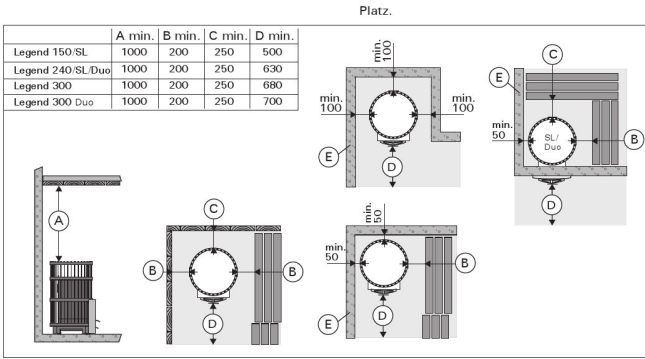

Technical images