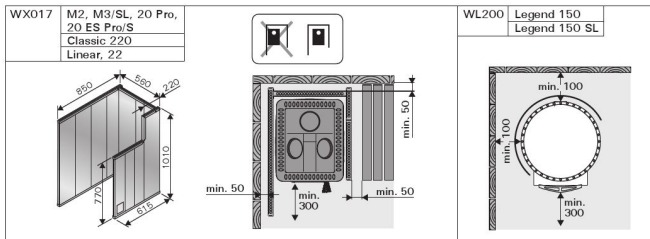

Features

Main material : Steel

H x W x D : 740.0 x 530.0 x 730.0 mm

Net weight (kg) : 65.1

Stone amount (kg) : 120.0

ID	GTIN	Power	Sauna room size min - max m3
WK150LDSL	6417659012447	16 kW	6.0-13.0

Spare parts

Technical details

Technical data	Type / attribute	WK150LDSL
	Color	Black
	Power output	16 kW
	Stone amount (kg)	120
Dimensions	Product width	530
	Product height	740
	Product depth (mm)	730
	Net weight (kg)	65.1
	Gross weight	68.2
	Package width	745
	Package height	765
	Package depth	550
Connections	Flue connection locations	Top
	Chimney connection diameter	115
Safety and installation dimensions	Safety distance front (non-combustible materials)	500
	Safety distance front (combustible materials)	500
	Safety distance right side (combustible materials)	200
	Safety distance right side non-combustible materials	100
	Safety distance left side (combustible materials)	200
	Safety distance left side non-combustible materials	100
	Safety distance behind (non-combustible materials)	100
	Safety distance behind (combustible materials)	250
	Safety distance (Ceiling)	1000
	Room min. height(depends on connections and therefore from output, star/delta)	1750
	Installation opening height	1750
	Installation opening width	930
Installation opening depth	1480	

DATA SHEET

HARVIA WOOD BURNING HEATERS

HARVIA

Sauna & Spa

Technical images

Harvia protective sheaths (all dimensions in millimeters)

Safety distances (all dimensions in millimeters)

1.1. Stove Parts