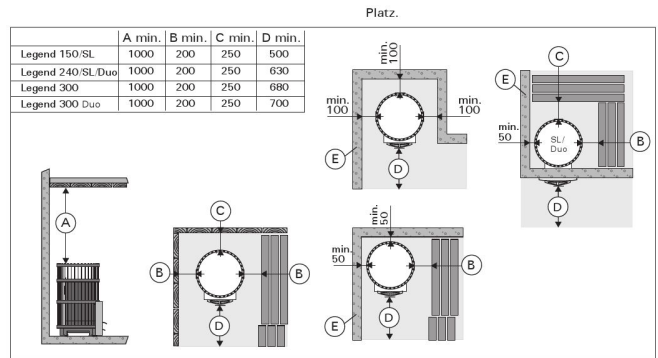

Features

Main material : Steel

H x W x D : 740.0 x 530.0 x 730.0 mm

Net weight (kg) : 65.1

Stone amount (kg) : 120.0

ID	GTIN	Power	Sauna room size min - max m3
WK150LDSL	6417659012447	16 kW	6.0-13.0

Spare parts

Technical details

Technical data	Type / attribute	WK150LDSL
	Color	Black
	Power output	16 kW
	Stone amount (kg)	120
Dimensions	Product width	530
	Product height	740
	Product depth (mm)	730
	Net weight (kg)	65.1
	Gross weight	68.2
	Package width	745
	Package height	765
	Package depth	550
Connections	Flue connection locations	Top
	Chimney connection diameter	115
Safety and installation dimensions	Safety distance front (non-combustible materials)	500
	Safety distance front (combustible materials)	500
	Safety distance right side (combustible materials)	200
	Safety distance right side non-combustible materials	100
	Safety distance left side (combustible materials)	200
	Safety distance left side non-combustible materials	100
	Safety distance behind (non-combustible materials)	100
	Safety distance behind (combustible materials)	250
	Safety distance (Ceiling)	1000
	Room min. height(depends on connections and therefore from output, star/delta)	1750
	Installation opening height	1750
	Installation opening width	930
Installation opening depth	1480	

DATA SHEET

HARVIA WOOD BURNING HEATERS

HARVIA

Sauna & Spa

Technical images

Harvia protective sheaths (all dimensions in millimeters)

Safety distances (all dimensions in millimeters)

1.1. Stove Parts

- A. Steel frame
- B. Stove body
- C. Rear connection opening
- D. Upper connection opening
- E. Soot opening
- F. Stove door
- G. Ash box
- H. Flange (only Legend 240 Duo/300 Duo)
- I. Fire chamber extension