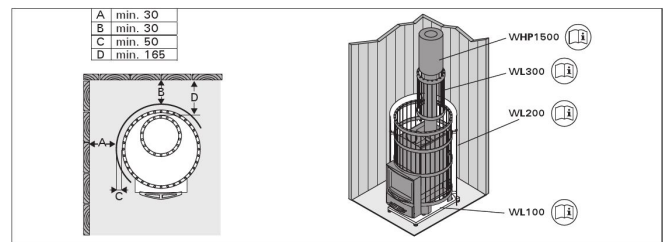

Legend Protection Supplies (all dimensions in millimeters)