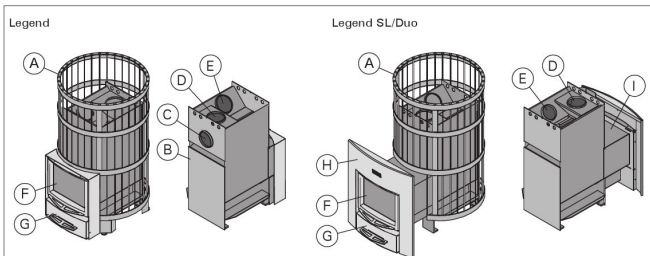

Technical details

Technical data	Type / attribute	WK150LDSL
	Color	Black
	Power output	16 kW
	Stone amount (kg)	120
Dimensions	Product width	530
	Product height	740
	Product depth (mm)	730
	Net weight (kg)	65.1
	Gross weight	68.2
	Package width	745
	Package height	765
	Package depth	550
Connections	Flue connection locations	Top
	Chimney connection diameter	115
Safety and installation dimensions	Safety distance front (non-combustible materials)	500
	Safety distance front (combustible materials)	500
	Safety distance right side (combustible materials)	200
	Safety distance right side non-combustible materials	100
	Safety distance left side (combustible materials)	200
	Safety distance left side non-combustible materials	100
	Safety distance behind (non-combustible materials)	100
	Safety distance behind (combustible materials)	250
	Safety distance (Ceiling)	1000
	Room min. height(depends on connections and therefore from output, star/delta)	1750
	Installation opening height	1750
	Installation opening width	930
Installation opening depth	1480	

DATA SHEET

HARVIA WOOD BURNING HEATERS

HARVIA

Sauna & Spa

Technical images

Harvia protective sheaths (all dimensions in millimeters)

Safety distances (all dimensions in millimeters)

1.1. Stove Parts

- A. Steel frame
- B. Stove body
- C. Rear connection opening
- D. Upper connection opening
- E. Soot opening
- F. Stove door
- G. Ash box
- H. Flange (only Legend 240 Duo/300 Duo)
- I. Fire chamber extension