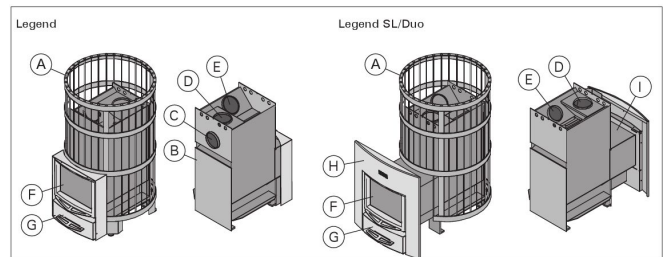

Features

Main material : Steel

H x W x D : 830.0 x 600.0 x 780.0 mm

Net weight (kg) : 96.3

Stone amount (kg) : 200.0

ID	GTIN	Power	Sauna room size min - max m3
WK240LDLUX	6417659012997	21 kW	10.0-24.0

Spare parts

Technical details

Technical data	Type / attribute	WK240LDLUX
Technical data	Color	Black
	Power output	21 kW
	Stone amount (kg)	200
	Dimensions	
Dimensions	Product width	600
	Product height	830
	Product depth (mm)	780
	Net weight (kg)	96.3
	Gross weight	100
	Package width	810
	Package height	850
	Package depth	620
Connections	Flue connection locations	Top
	Chimney connection diameter	115
Safety and installation dimensions	Safety distance front (non-combustible materials)	630
	Safety distance front (combustible materials)	630
	Safety distance right side (combustible materials)	200
	Safety distance right side non-combustible materials	100
	Safety distance left side (combustible materials)	200
	Safety distance left side non-combustible materials	100
	Safety distance behind (non-combustible materials)	100
	Safety distance behind (combustible materials)	250
	Safety distance (Ceiling)	1000
	Room min. height(depends on connections and therefore from output, star/delta)	1850
	Installation opening height	1850
	Installation opening width	1000
	Installation opening depth	1660

DATA SHEET

HARVIA WOOD BURNING HEATERS

HARVIA

Sauna & Spa

Technical images

Safety distances (all dimensions in millimeters)

1.1. Stove Parts

- A. Steel frame
- B. Stove body
- C. Rear connection opening
- D. Upper connection opening
- E. Soot opening
- F. Stove door
- G. Ash box
- H. Flange (only Legend 240 Duo/300 Duo)
- I. Fire chamber extension