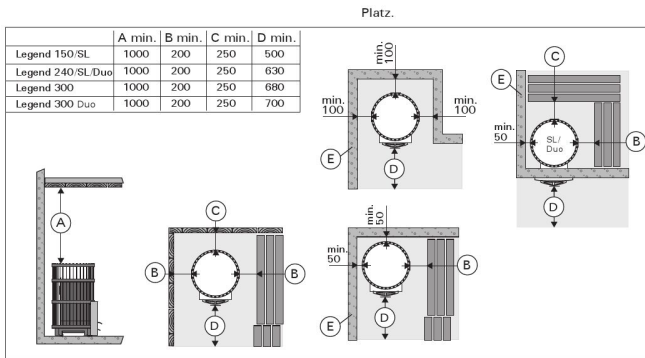

Features

Main material : Steel

H x W x D : 830.0 x 600.0 x 780.0 mm

Net weight (kg) : 96.3

Stone amount (kg) : 200.0

ID	GTIN	Power	Sauna room size min - max m3
WK240LDLUX	6417659012997	21 kW	10.0-24.0

Spare parts

Technical details

Technical data	Type / attribute	WK240LDLUX
Technical data	Color	Black
	Power output	21 kW
	Stone amount (kg)	200
	Dimensions	
Dimensions	Product width	600
	Product height	830
	Product depth (mm)	780
	Net weight (kg)	96.3
	Gross weight	100
	Package width	810
	Package height	850
	Package depth	620
Connections	Flue connection locations	Top
	Chimney connection diameter	115
Safety and installation dimensions	Safety distance front (non-combustible materials)	630
	Safety distance front (combustible materials)	630
	Safety distance right side (combustible materials)	200
	Safety distance right side non-combustible materials	100
	Safety distance left side (combustible materials)	200
	Safety distance left side non-combustible materials	100
	Safety distance behind (non-combustible materials)	100
	Safety distance behind (combustible materials)	250
	Safety distance (Ceiling)	1000
	Room min. height(depends on connections and therefore from output, star/delta)	1850
	Installation opening height	1850
	Installation opening width	1000
	Installation opening depth	1660

DATA SHEET

HARVIA WOOD BURNING HEATERS

HARVIA

Sauna & Spa

Technical images

Safety distances (all dimensions in millimeters)

1.1. Stove Parts

- A. Steel frame
- B. Stove body
- C. Rear connection opening
- D. Upper connection opening
- E. Soot opening
- F. Stove door
- G. Ash box
- H. Flange (only Legend 240 Duo/300 Duo)
- I. Fire chamber extension