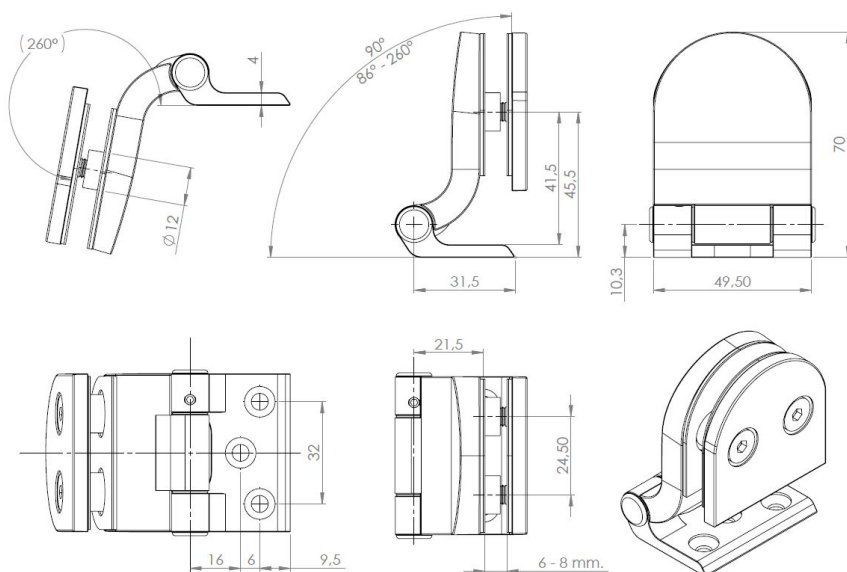

## Description:

Sauna Hinge F/Glass Doors, "Suomi", Chrome Pl, Bracket Mounting, Cranked, Zamak Material

## Item number:

15.25.061-0

Units	Box	Carton	HS Code	Barcode
Pcs.	1	80	8302100090	
				5704866061711