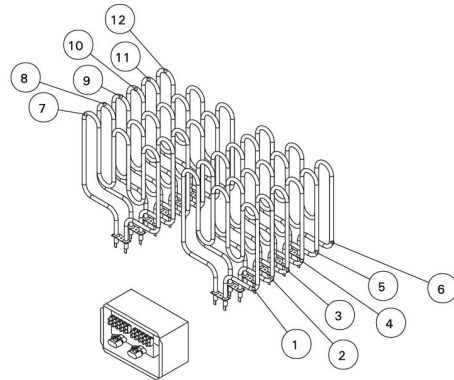

Features

Main material : Steel

H x W x D : 730.0 x 500.0 x 900.0 mm

Net weight (kg) : 48.0

Installation location : Floor

ID	GTIN	Output (kW)	Sauna room size min - max m3
HRL200400	6410082607402	20 kW	18.0-30.0

Technical details

Technical data	Type / attribute	HRL200400
	Color	Stainless Steel
	Power output	20 kW
	Stone sizes	Ø5–10 cm
	Stone amount (kg)	100
	Dimensions	Product width
Product height		730
Product depth (mm)		900
Net weight (kg)		48
Gross weight		51.4
Package width		545
Package height		790
Safety and installation dimensions	Package depth	950
	Safety distance front (non-combustible materials)	100
	Safety distance front (combustible materials)	100
	Safety distance side (non-combustible materials)	160
	safety distance to the side wall (combustible materials)	160
	Safety distance behind (non-combustible materials)	160
	Safety distance (Ceiling)	1400
	Room min. height(depends on connections and therefore from output, star/delta)	2100
	Installation opening height	2130
Installation opening width	760	
Installation opening depth	1160	

Technical images

The heater's electrical connections
Elektroanschlüsse des Saunaofens

SPARE PARTS

ERSATZTEILE

Model Modell	Heating element/Part no. Heizelement/Teil nr.				
	1750 W/240 V ZSK-732	2000 W/240 V ZSL-313	2500 W/230 V ZSL-314	2670 W/240 V ZSL-316	3000 W/240 V ZSL-318
L20	1-12				
L26		1, 3, 5, 7, 9, 11	2, 4, 6, 8, 10, 12		
L30			1-12	(1-12)	
L33					1-12