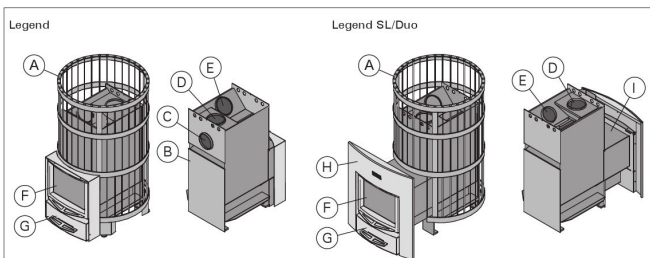

Technical details

Technical data	Type / attribute	WK150LD
Technical data	Color	Black
	Power output	16 kW
	Stone amount (kg)	120
	Dimensions	
Dimensions	Product width	530
	Product height	740
	Product depth (mm)	530
	Net weight (kg)	61.5
	Gross weight	64.2
	Package width	540
	Package height	765
Connections	Package depth	550
	Flue connection locations	Back, Top
	Chimney connection diameter	115
Safety and installation dimensions	Safety distance front (non-combustible materials)	500
	Safety distance front (combustible materials)	500
	Safety distance right side (combustible materials)	200
	Safety distance right side non-combustible materials	100
	Safety distance left side (combustible materials)	200
	Safety distance left side non-combustible materials	100
	Safety distance behind (non-combustible materials)	100
Safety distance behind (combustible materials)	250	

Technical details

Technical data	Type / attribute	WK150LD
	Safety distance (Ceiling)	1000
	Room min. height(depends on connections and therefore from output, star/delta)	1750
	Installation opening height	1750
	Installation opening width	930
	Installation opening depth	1280

Technical images

Harvia protective sheaths (all dimensions in millimeters)

Safety distances (all dimensions in millimeters)

1.1. Stove Parts

- A. Steel frame
- B. Stove body
- C. Rear connection opening
- D. Upper connection opening
- E. Soot opening
- F. Stove door
- G. Ash box
- H. Flange (only Legend 240 Duo/300 Duo)
- I. Fire chamber extension