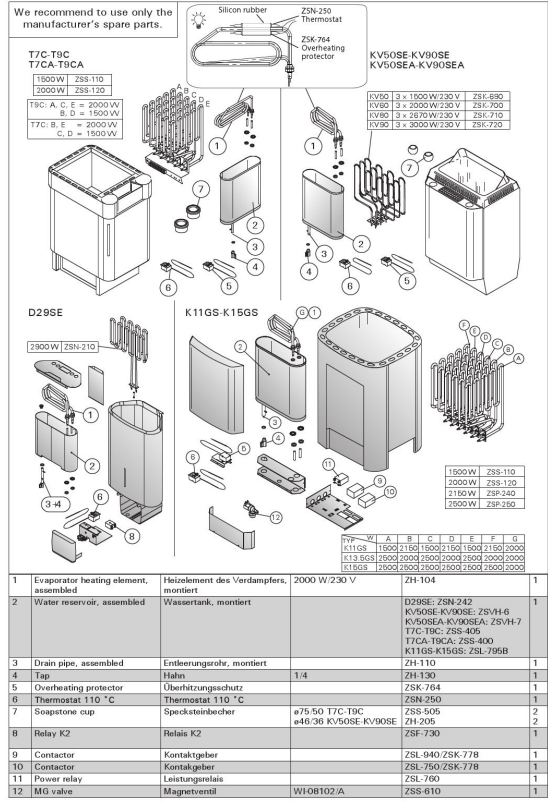

Technical images