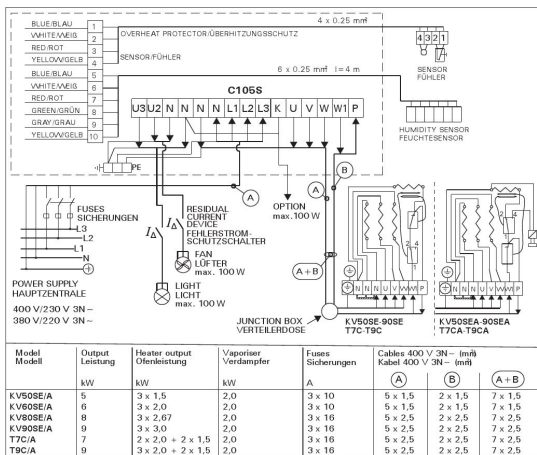

Technical images

T7C-T9C