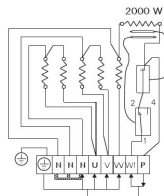

Technical images

T7C-T9C