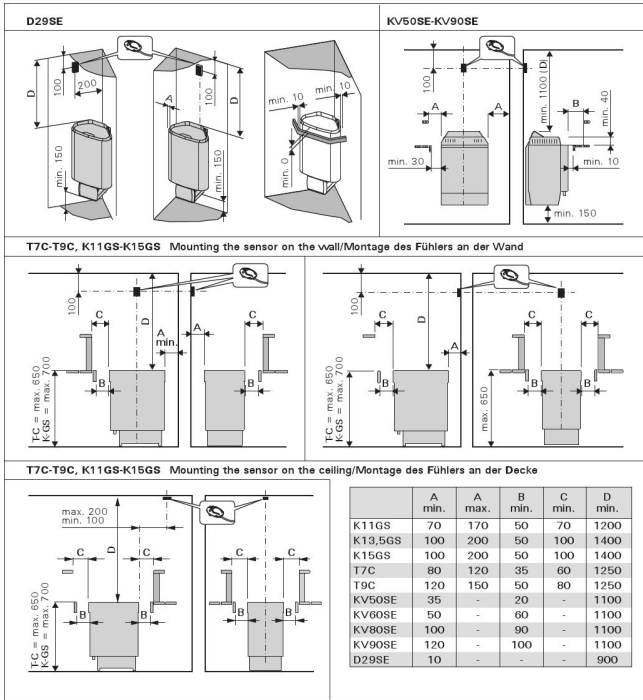

Technical images