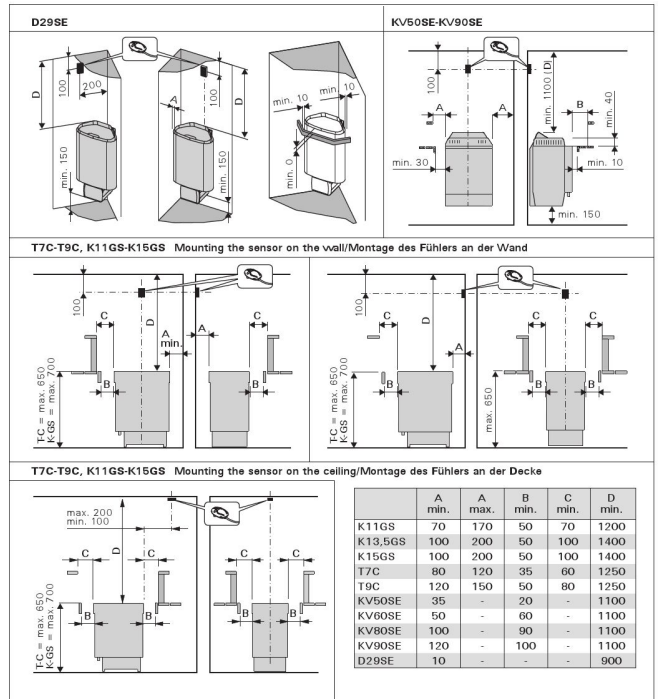

Technical images

T7C-T9C