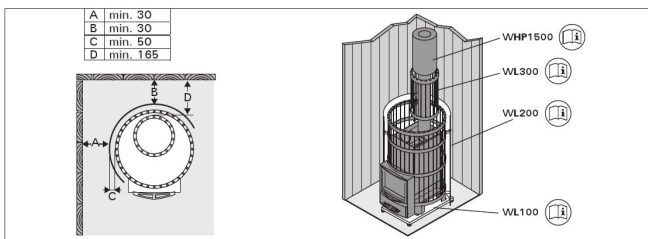

Legend Protection Supplies (all dimensions in millimeters)