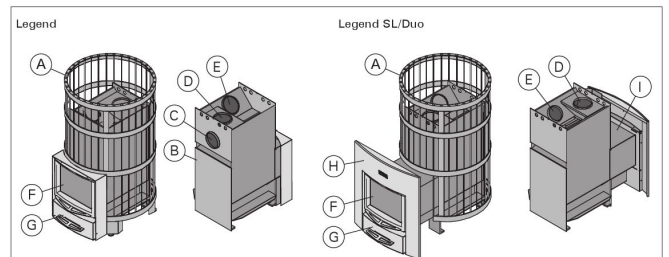

Features

Main material : Steel

H x W x D : 1040.0 x 600.0 x 780.0 mm

Net weight (kg) : 97.5

Stone amount (kg) : 260.0

ID	GTIN	Power	Sauna room size min - max m3
WK300LDLUX	6417659012409	23.5 kW	15.0-30.0

Spare parts

Technical details

Technical data	Type / attribute	WK300LDLUX
Technical data	Color	Black
	Power output	23.5 kW
	Stone amount (kg)	260
	Product width	600
Dimensions	Product height	1040
	Product depth (mm)	780
	Net weight (kg)	97.5
	Gross weight	101.3
	Package width	810
	Package height	1060
	Package depth	620
Connections	Flue connection locations	Top
	Chimney connection diameter	115
Safety and installation dimensions	Safety distance front (non-combustible materials)	700
	Safety distance front (combustible materials)	700
	Safety distance right side (combustible materials)	200
	Safety distance right side non-combustible materials	100
	Safety distance left side (combustible materials)	200
	Safety distance left side non-combustible materials	100
	Safety distance behind (non-combustible materials)	100
	Safety distance behind (combustible materials)	250
	Safety distance (Ceiling)	1000
	Room min. height(depends on connections and therefore from output, star/delta)	2050
	Installation opening height	2050
Installation opening width	1000	
Installation opening depth	1730	

DATA SHEET

HARVIA WOOD BURNING HEATERS

HARVIA

Sauna & Spa

Technical images

Safety distances (all dimensions in millimeters)

1.1. Stove Parts

- A. Steel frame
- B. Stove body
- C. Rear connection opening
- D. Upper connection opening
- E. Soot opening
- F. Stove door
- G. Ash box
- H. Flange (only Legend 240 Duo/300 Duo)
- I. Fire chamber extension