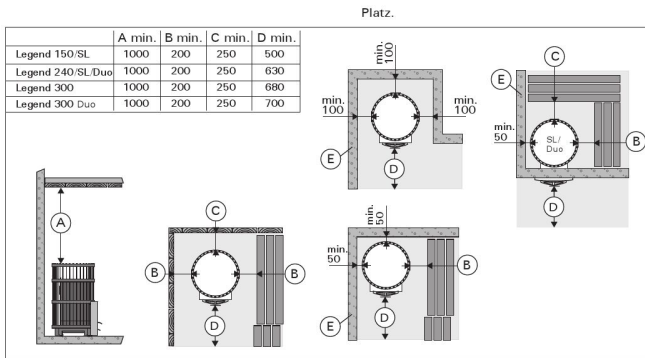

Features

Main material : Steel

H x W x D : 1040.0 x 600.0 x 780.0 mm

Net weight (kg) : 97.5

Stone amount (kg) : 260.0

ID	GTIN	Power	Sauna room size min - max m3
WK300LDLUX	6417659012409	23.5 kW	15.0-30.0

Spare parts

Technical details

Technical data	Type / attribute	WK300LDLUX
Technical data	Color	Black
	Power output	23.5 kW
	Stone amount (kg)	260
	Product width	600
Dimensions	Product height	1040
	Product depth (mm)	780
	Net weight (kg)	97.5
	Gross weight	101.3
	Package width	810
	Package height	1060
	Package depth	620
Connections	Flue connection locations	Top
	Chimney connection diameter	115
Safety and installation dimensions	Safety distance front (non-combustible materials)	700
	Safety distance front (combustible materials)	700
	Safety distance right side (combustible materials)	200
	Safety distance right side non-combustible materials	100
	Safety distance left side (combustible materials)	200
	Safety distance left side non-combustible materials	100
	Safety distance behind (non-combustible materials)	100
	Safety distance behind (combustible materials)	250
	Safety distance (Ceiling)	1000
	Room min. height(depends on connections and therefore from output, star/delta)	2050
	Installation opening height	2050
Installation opening width	1000	
Installation opening depth	1730	

DATA SHEET

HARVIA WOOD BURNING HEATERS

HARVIA

Sauna & Spa

Technical images

Safety distances (all dimensions in millimeters)

1.1. Stove Parts

- A. Steel frame
- B. Stove body
- C. Rear connection opening
- D. Upper connection opening
- E. Soot opening
- F. Stove door
- G. Ash box
- H. Flange (only Legend 240 Duo/300 Duo)
- I. Fire chamber extension