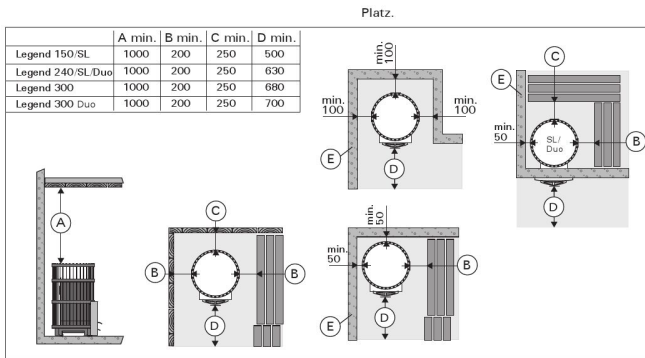

Technical images

Safety distances (all dimensions in millimeters)

1.1. Stove Parts

- A. Steel frame
- B. Stove body
- C. Rear connection opening
- D. Upper connection opening
- E. Soot opening
- F. Stove door
- G. Ash box
- H. Flange (only Legend 240 Duo/300 Duo)
- I. Fire chamber extension