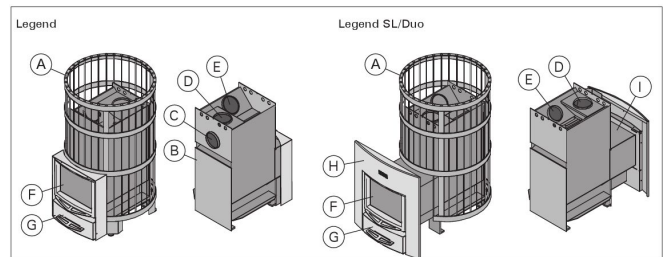

Technical details

Technical data	Type / attribute	WK240LDSL
Technical data	Color	Black
	Power output	21 kW
	Stone amount (kg)	200
	Dimensions	
Dimensions	Product width	600
	Product height	830
	Product depth (mm)	780
	Net weight (kg)	81.7
	Gross weight	85.4
	Package width	810
	Package height	850
	Package depth	620
Connections	Flue connection locations	Top
	Chimney connection diameter	115
Safety and installation dimensions	Safety distance front (non-combustible materials)	630
	Safety distance front (combustible materials)	630
	Safety distance right side (combustible materials)	200
	Safety distance right side non-combustible materials	100
	Safety distance left side (combustible materials)	200
	Safety distance left side non-combustible materials	100
	Safety distance behind (non-combustible materials)	100
	Safety distance behind (combustible materials)	250
Safety distance (Ceiling)	1000	

Technical details

Technical data	Type / attribute	WK240LDSL
	Room min. height(depends on connections and therefore from output, star/delta)	1850
	Installation opening height	1850
	Installation opening width	1000
	Installation opening depth	1660

Technical images

Safety distances (all dimensions in millimeters)

1.1. Stove Parts

- A. Steel frame
- B. Stove body
- C. Rear connection opening
- D. Upper connection opening
- E. Soot opening
- F. Stove door
- G. Ash box
- H. Flange (only Legend 240 Duo/300 Duo)
- I. Fire chamber extension